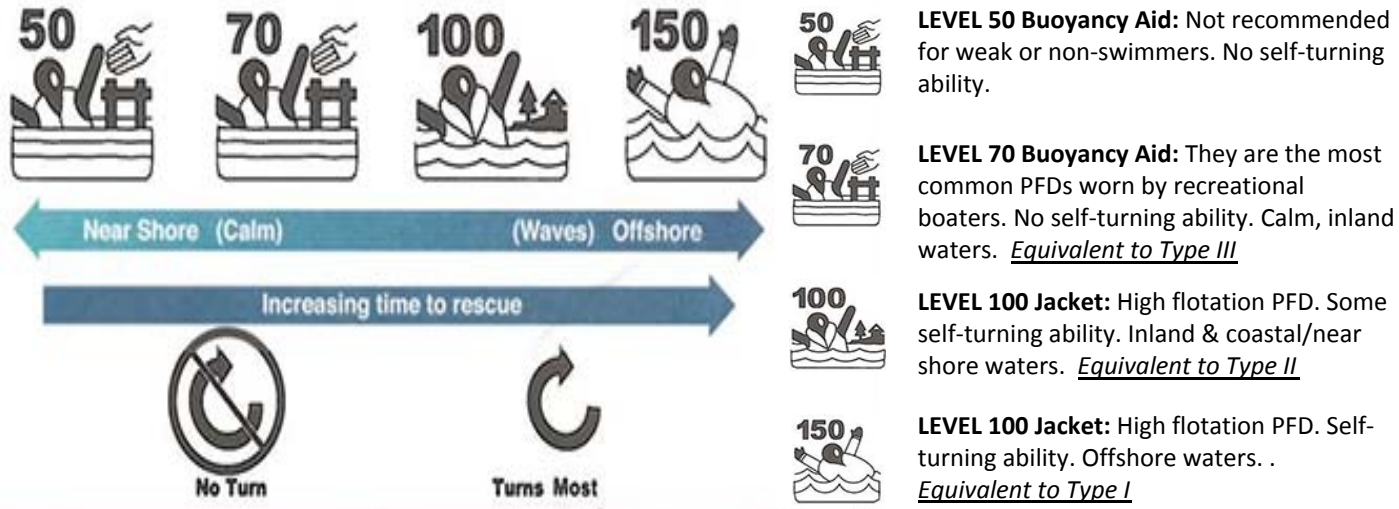

New PFD Label System

New Label System Icons

Will not turn wearer over

Will turn most wearers over

Not approved for water skiing

Not approved for towed sports

Not approved for PWCs/Jet Skis

Not approved for whitewater paddling