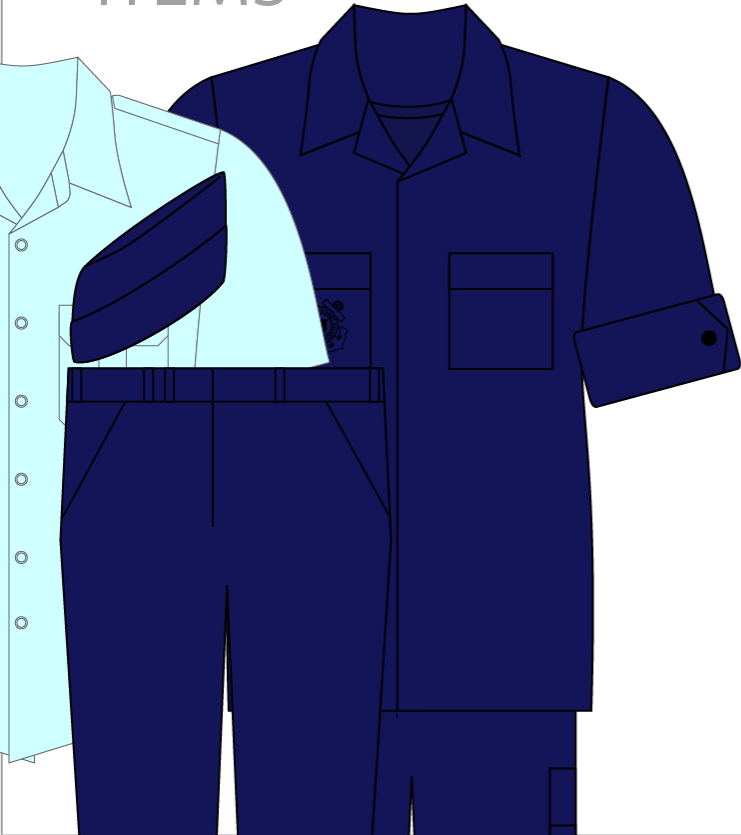

COMBINATION CAP

			
SERVICE DRESS BLUE	TROPICAL BLUE	WINTER DRESS BLUE	OPERATIONAL DRESS UNIFORM (ODU)
			

Reviewed, DIR-T, USCGAUX

ODU BALL CAP

Reviewed, DIR-T, USCGAUX

COAST GUARD ITEMS

AUX. UNIQUE ITEMS

MARKET ITEMS