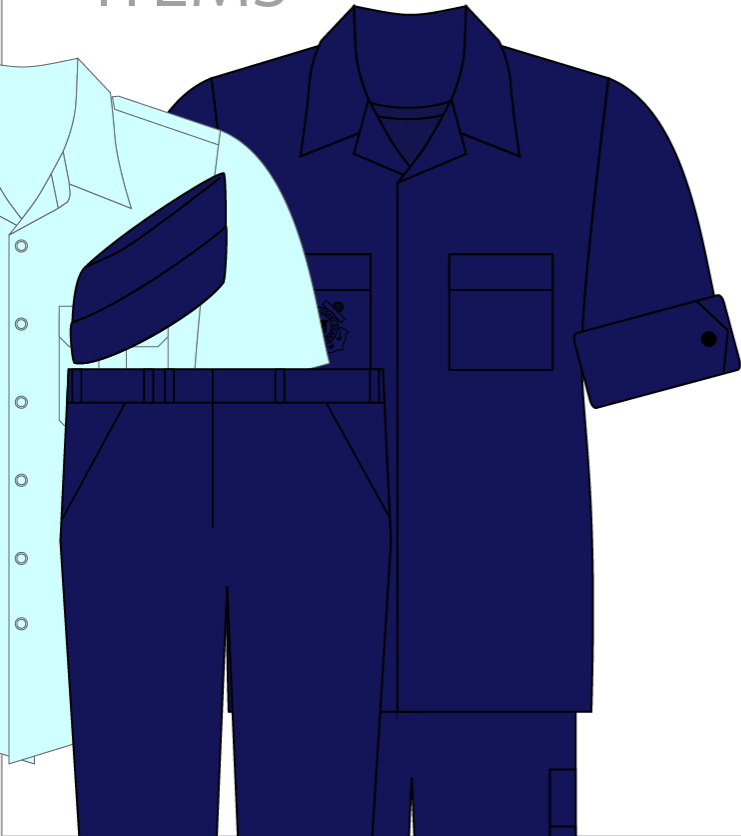

Division Chief (DVC) Fellow

NACO Admin Assistant (N-A)

AUXILIARY INSIGNIA

Reviewed, DIR-T, USCGAUX

COAST GUARD ITEMS

AUX. UNIQUE ITEMS

MARKET ITEMS

Reviewed, DIR-T, USCGAUX