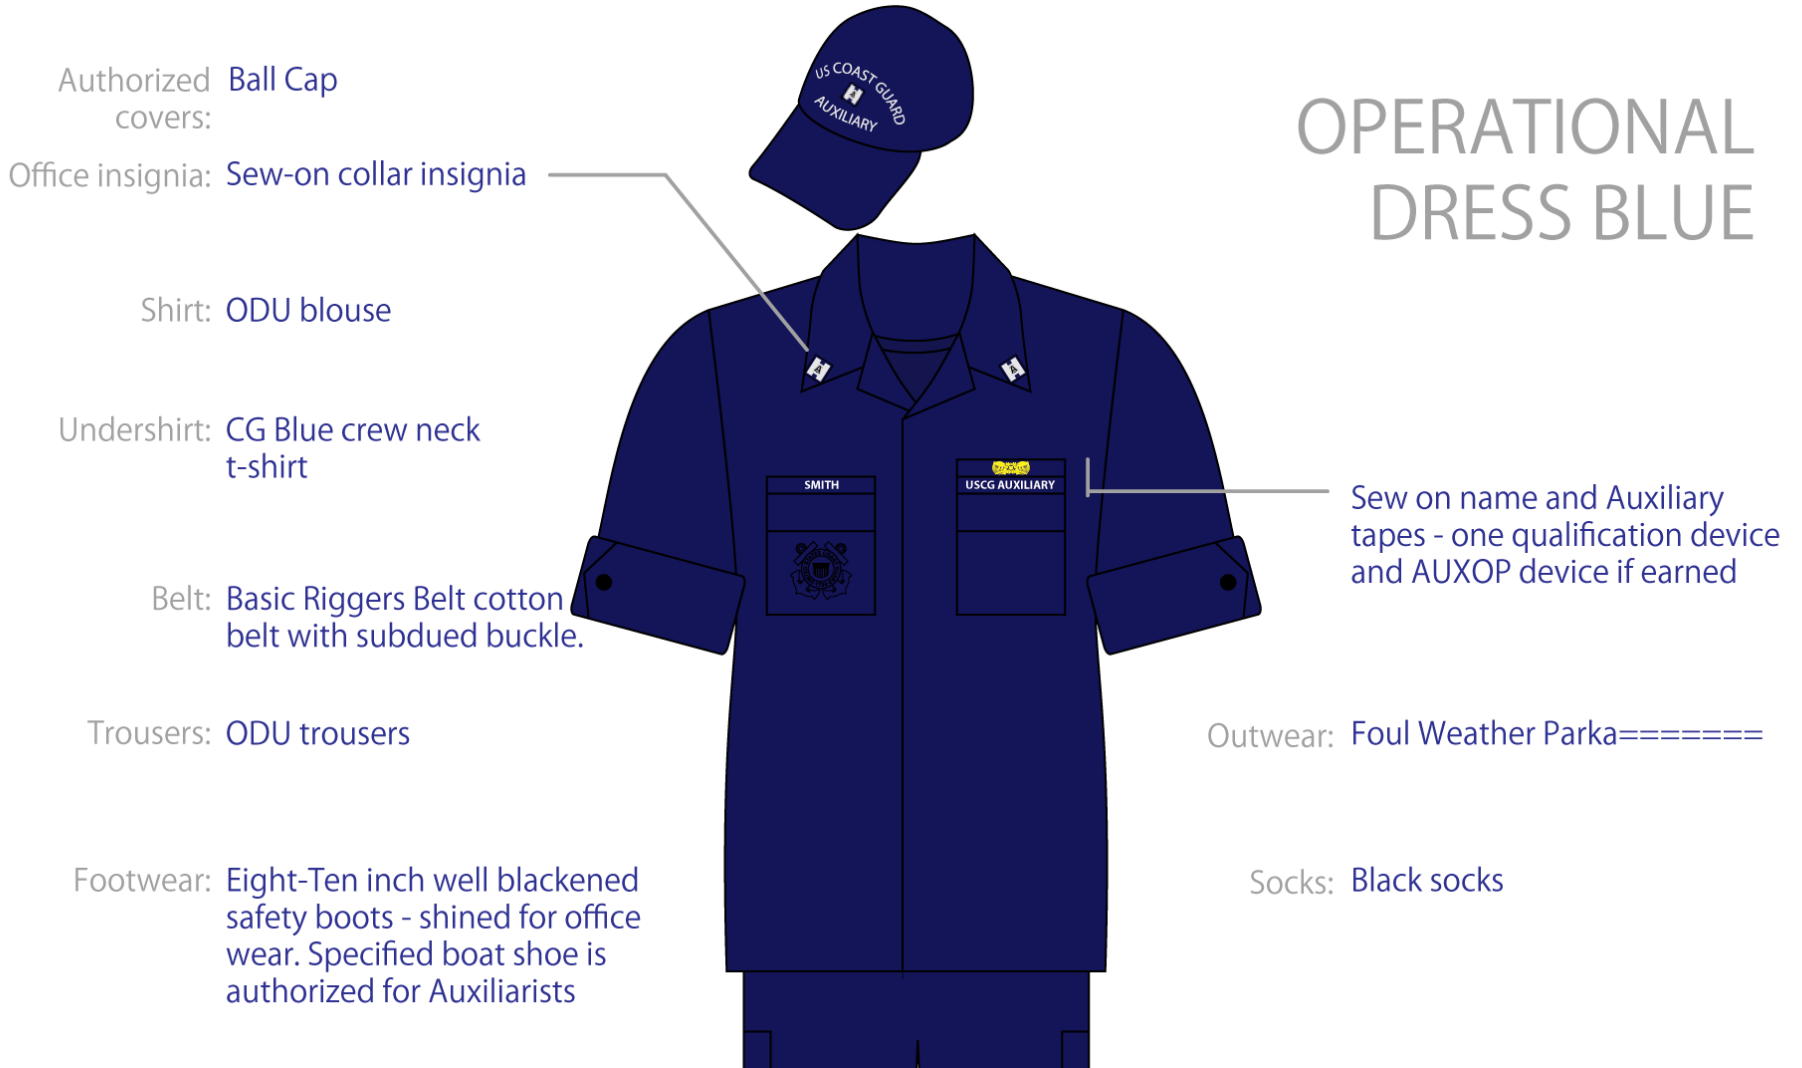

# UNIFORMS OF THE DAY

SERVICE  
DRESS BLUE

TROPICAL  
BLUE

WINTER  
DRESS BLUE

OPERATIONAL  
DRESS  
UNIFORM (ODU)

*Reviewed, DIR-T, USCGAUX*

# OPERATIONAL DRESS BLUE

*Reviewed, DIR-T, USCGAUX*

# COMBINATION CAP

			
SERVICE DRESS BLUE	TROPICAL BLUE	WINTER DRESS BLUE	OPERATIONAL DRESS UNIFORM (ODU)
			

*Reviewed, DIR-T, USCGAUX*

# ODU BALL CAP

Reviewed, DIR-T, USCGAUX