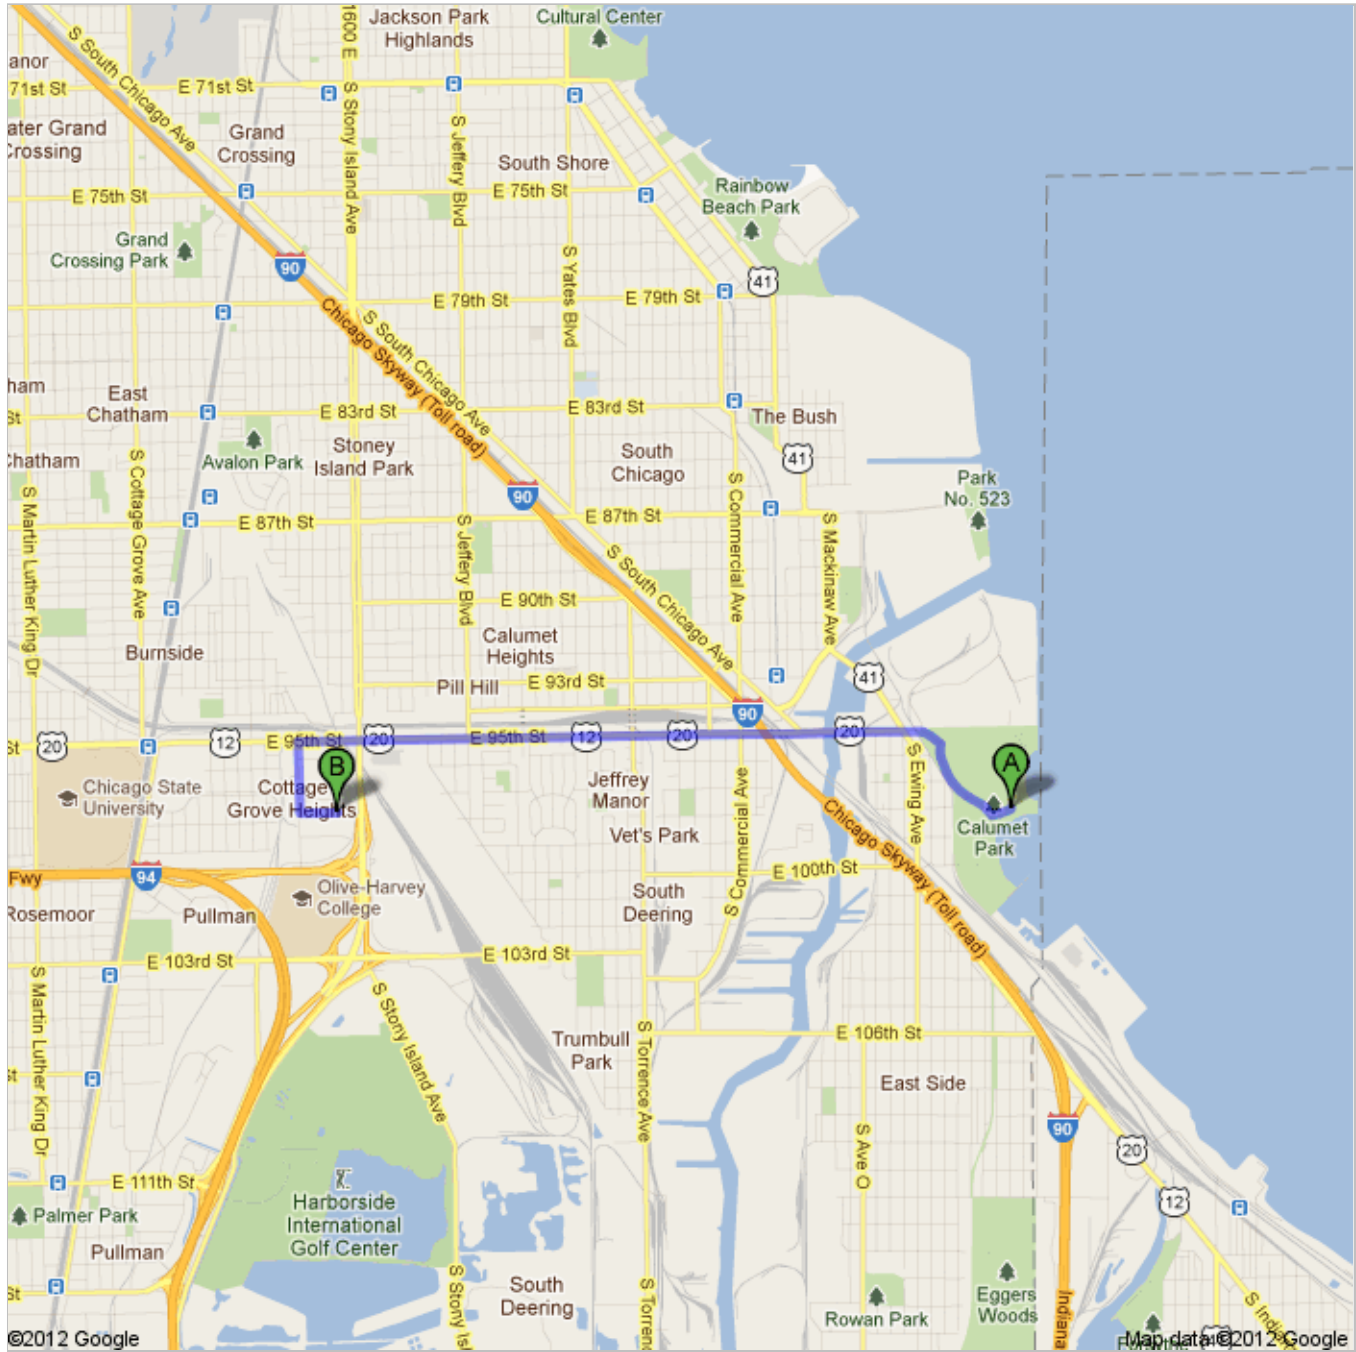

Directions to 1450 E 98th St, Chicago, IL 60628
4.0 mi – about 11 mins

Save trees. Go green!
 Download Google Maps on your phone at google.com/gmm

**US Coast Guard**

4001 East 98th Street, Chicago, IL 60617-5197 - (773) 768-4093

1. Head **southwest** on **E 98th St/S Walton Dr** toward **S Crilly Dr** go 0.1 mi
total 0.1 mi

2. Turn right onto **S Crilly Dr** go 0.4 mi
About 1 min total 0.5 mi

3. Take the 2nd left to stay on **S Crilly Dr** go 0.1 mi
total 0.6 mi

4. Continue onto **E 95th St** go 2.9 mi
About 7 mins total 3.5 mi

5. Turn left onto **S Dorchester Ave** go 0.3 mi
Restricted usage road total 3.8 mi
About 2 mins

6. Turn left onto **E 98th St** go 0.2 mi
Restricted usage road total 4.0 mi
Destination will be on the left

1450 E 98th St, Chicago, IL 60628

These directions are for planning purposes only. You may find that construction projects, traffic, weather, or other events may cause conditions to differ from the map results, and you should plan your route accordingly. You must obey all signs or notices regarding your route.